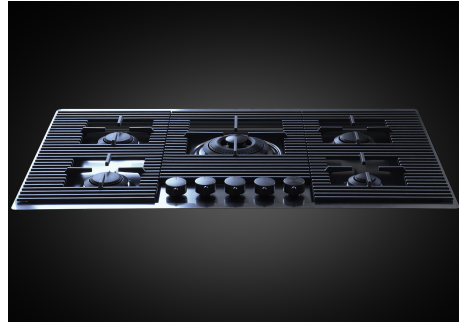

GALLERY

RECOMMENDED PAIRINGS