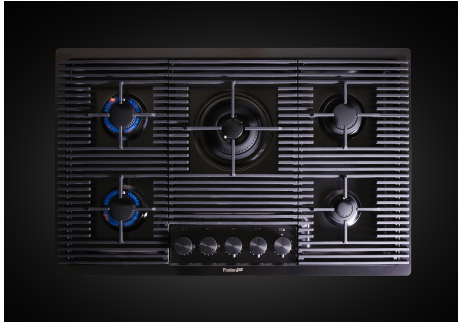

GALLERY

RECOMMENDED PAIRINGS